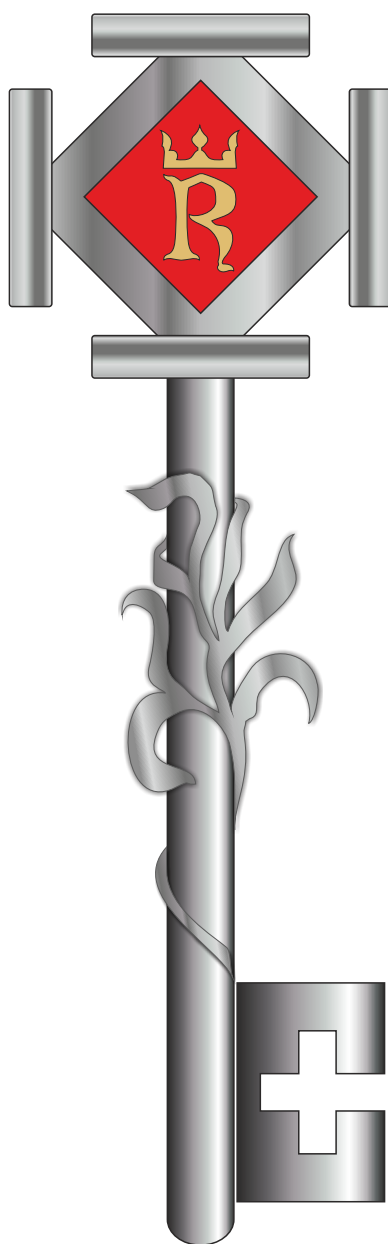

KLUCZ MIEJSKI

WERSJA 1